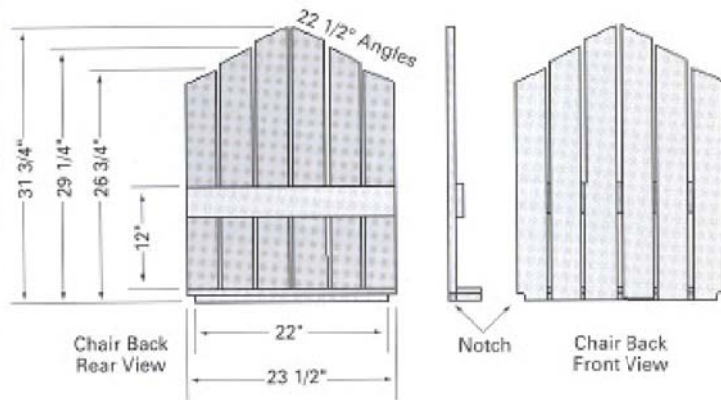

Chattahoochee Chair

Lumber

- ▲ (7) 1"x4" - 8' [4' waste]
- or
- ▲ (5) 1"x4" - 8' and
- ▲ (1) 1"x4" - 12' [4' waste]

Hardware as required

Chair Back Variations

WOLMANIZED®

OUTDOOR® WOOD