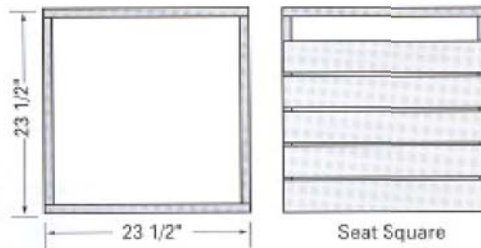

Chattahoochee Chair

Lumber

- ▲ (7) 1"x4" - 8' [4' waste]
- or
- ▲ (5) 1"x4" - 8' and
- ▲ (1) 1"x4" - 12' [4' waste]

Hardware as required

Chair Back Variations

WOLMANIZED®

OUTDOOR® WOOD