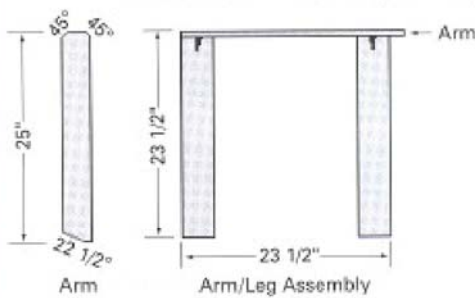

Chattahoochee Chair

Lumber

- ▲ (7) 1"x4" - 8' [4' waste]
- or
- ▲ (5) 1"x4" - 8' and
- ▲ (1) 1"x4" - 12' [4' waste]

Hardware as required

Chair Back Variations

WOLMANIZED®

OUTDOOR® WOOD